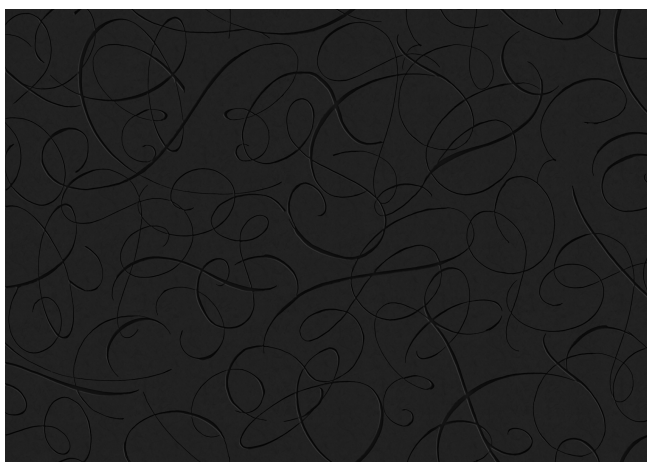

REPEAT DIMENSIONS

Height 64 cm (25.2"), offset 32 cm (12.6")

LIGHT RESISTANCE

 Good lightfastness

HOW TO PASTE

Paste the wall

REPEAT IMAGE

PATTERN