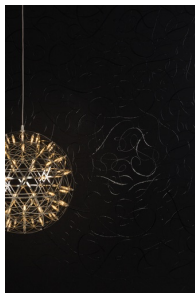

m o o o i

Calligraphy Bird Wallcovering

MOOOI | FOR MOOOI WALLCOVERING

Wallcovering with a high gloss lacquer print, representing the elegant tail feathers of the female Calligraphy Bird that ended in what resembled graceful calligraphy swirls.

Detailing

The full wallcovering collection can be discovered at moooiwallcovering.com

Colours

Ash

Blossom

Midnight

Calligraphy Bird Wallcovering / Calligraphy Bird

Product

REPEAT DIMENSIONS

Height 64 cm (25.2"), offset 32 cm (12.6")

LIGHT RESISTANCE

 Good lightfastness

HOW TO PASTE

Paste the wall

REPEAT IMAGE

PATTERN